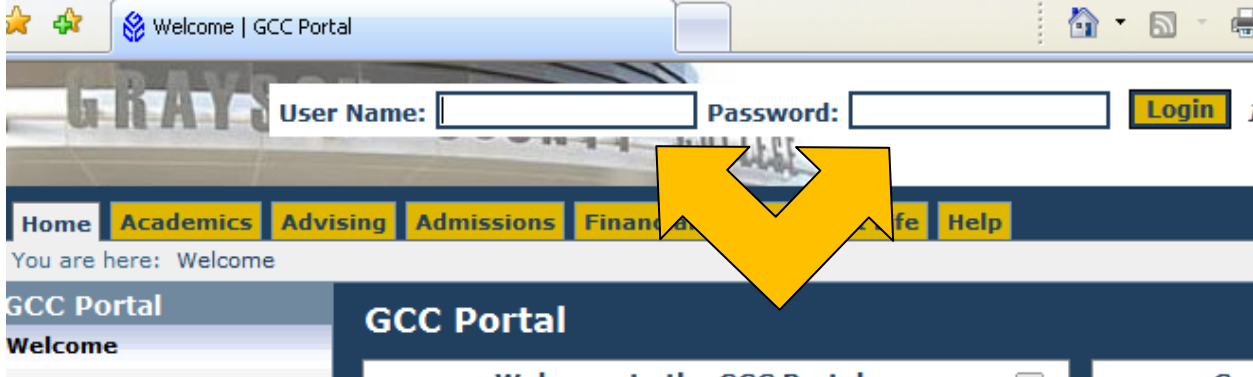

Student Blackboard and Campus Connect Access through GCC Student and Community Portal

- Click the link that says "GCC Student and Community Portal."

- Type your User Name (your Blackboard ID) and your Password (the last 4 digits of your social security number). Use the last 3 digits of your ss# if the first number is 0.

- Click on the Academics tab, then click either the Blackboard or Campus Connect icon to access those systems.